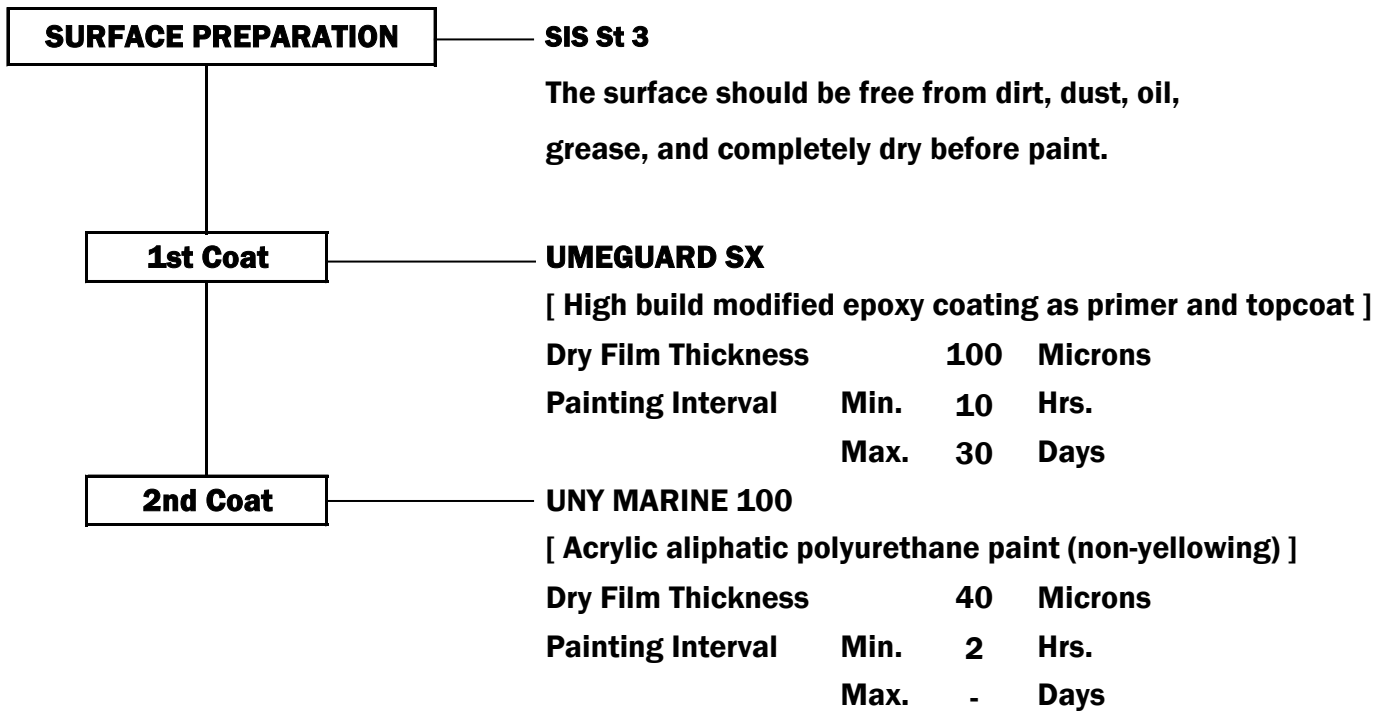

PAINTING PROCEDURE

Sola farm

Total Dry Film Thickness 140 Microns

OFFICE : 159 SERMMIT TOWER, 19 FLOOR, SOI SUKHUMVIT 21, SUKHUMVIT ROAD, KWAENG KLONGTOEY NUA, KHET WATTANA, BANGKOK 10110
 TEL. 0-2260-2701-8 FAX. 0-2260-2700