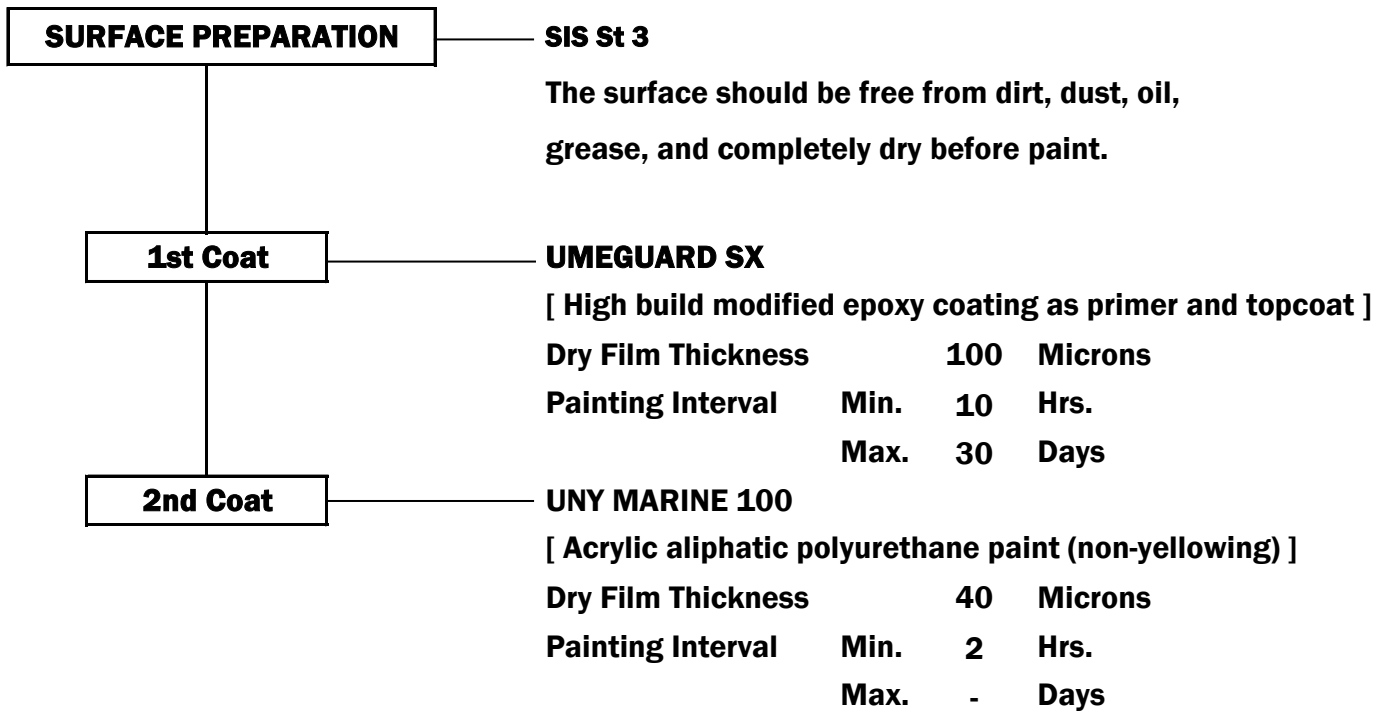

PAINTING PROCEDURE

Power plant

Total Dry Film Thickness 140 Microns

OFFICE : 159 SERMMIT TOWER, 19 FLOOR, SOI SUKHUMVIT 21, SUKHUMVIT ROAD, KWAENG KLONGTOEY NUA, KHET WATTANA, BANGKOK 10110
 TEL. 0-2260-2701-8 FAX. 0-2260-2700