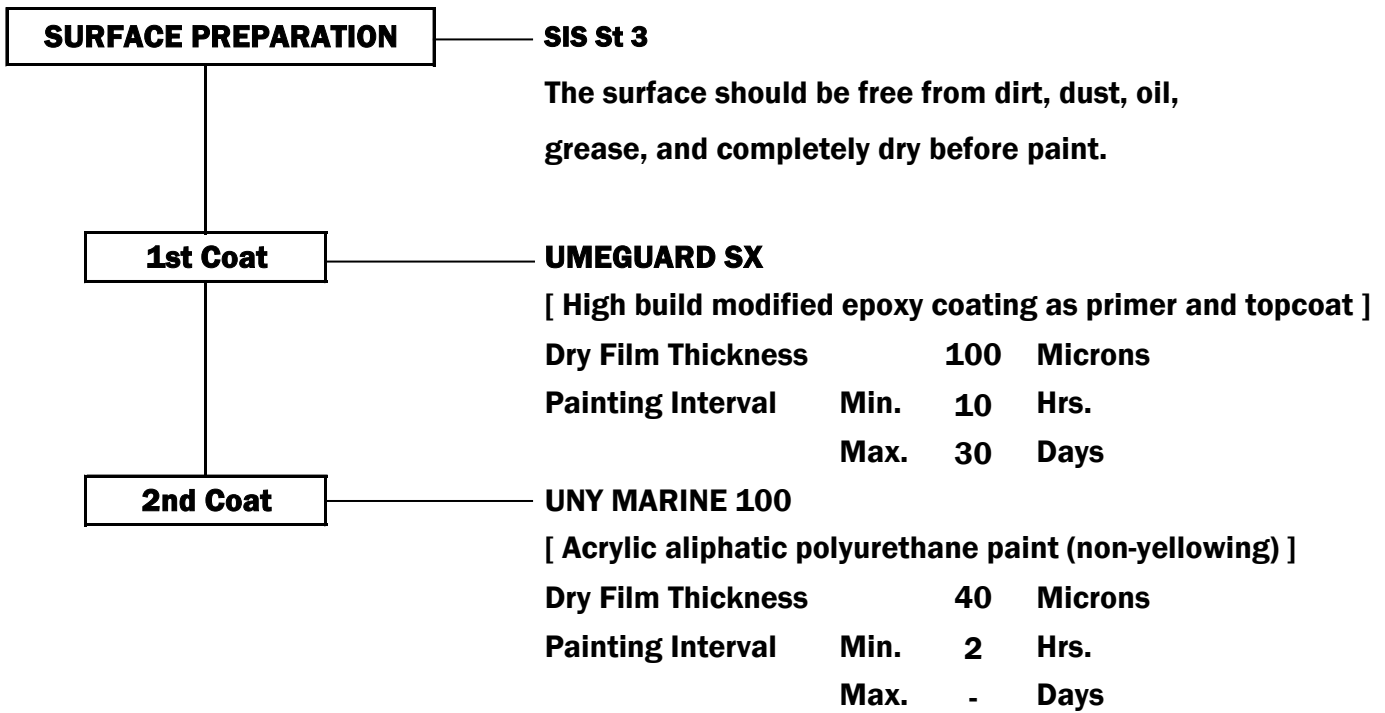

PAINTING PROCEDURE

EXTERNAL AREA

Total Dry Film Thickness 140 Microns

OFFICE : 159 SERMMIT TOWER, 19 FLOOR, SOI SUKHUMVIT 21, SUKHUMVIT ROAD, KWAENG KLONGTOEY NUA, KHET WATTANA, BANGKOK 10110
TEL. 0-2260-2701-8 FAX. 0-2260-2700

FACTORY : WELLGROW INDUSTRIAL ESTATE, 110 MOO 5, BANGNA-TRAD ROAD, (KM. 36) T. BANGSAMAK, BANGPAKONG, CHACHOENGSAO 24180
TEL. 0-3857-0498-99, 0-3857-0501 FAX. 0-3857-0500