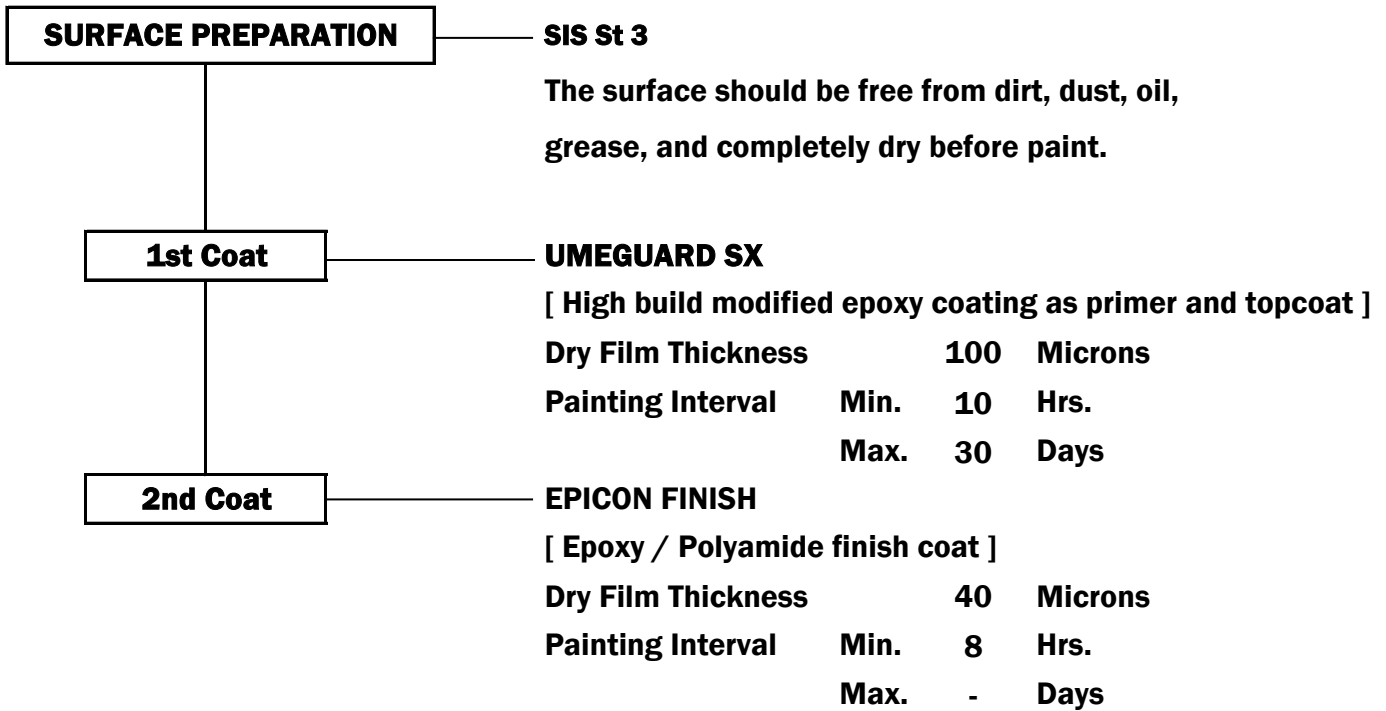

# PAINTING PROCEDURE

## **INTERNAL AREA**

**Total Dry Film Thickness 140 Microns**

# **PAINTING PROCEDURE**